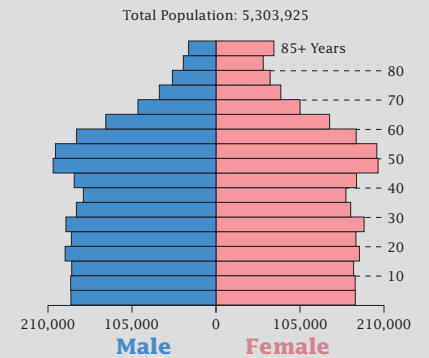

# 2010 Census: Minnesota Profile

## Population Density by Census Tract

Minnesota Population  
1970 to 2010

2010	5,303,925
2000	4,919,479
1990	4,375,099
1980	4,075,970
1970	3,804,971

## State Race\* Breakdown

Hispanic or Latino (of any race) makes up **4.7%** of the state population.

## Population by Sex and Age