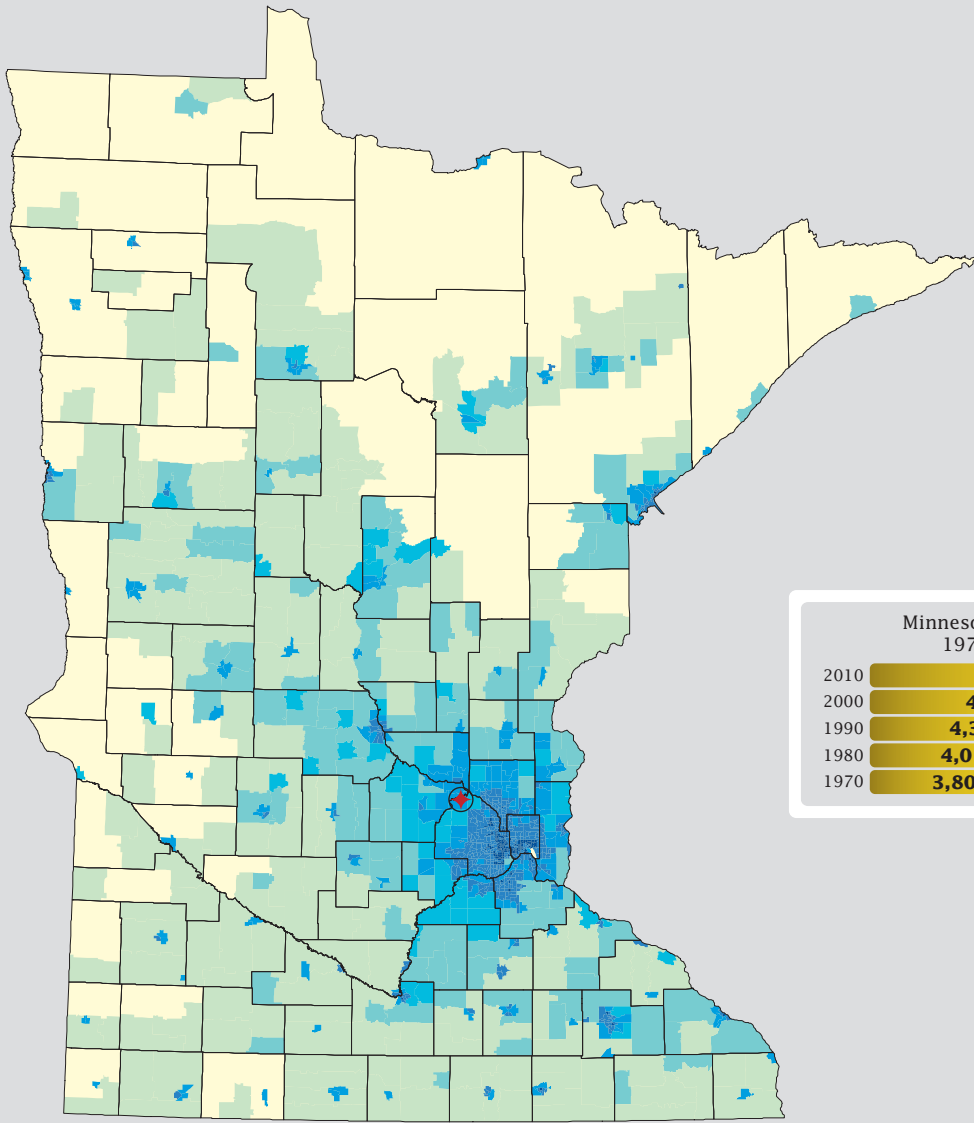

# 2010 Census: Minnesota Profile

## Population Density by Census Tract

Minnesota Population  
1970 to 2010

2010	5,303,925
2000	4,919,479
1990	4,375,099
1980	4,075,970
1970	3,804,971

## State Race\* Breakdown

Hispanic or Latino (of any race) makes up **4.7%** of the state population.

## People per Square Mile by Census Tract