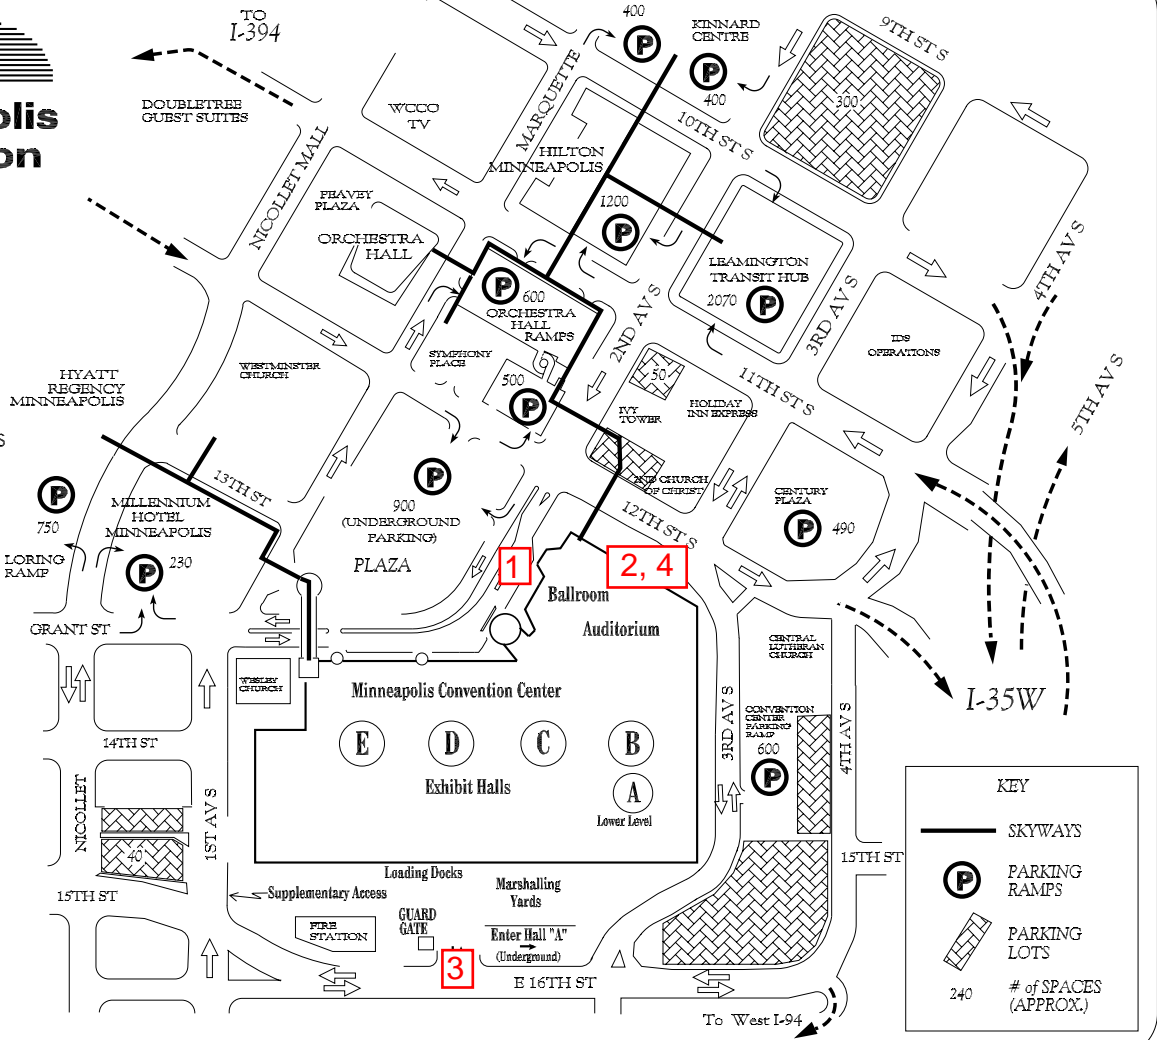

### MUNICIPAL PARKING RAMPS

LEAMINGTON (673-9650)  
ORCHESTRA HALL (339-2554)  
PLAZA (339-9061)

OPEN 6 A.M. - 11 P.M.  
OR LATER FOR EVENTS

OPEN WEEKENDS FOR ALL  
EVENTS AT ORCH. HALL  
AND CONVENTION CENTER

HILTON RAMP (673-9644)  
OPEN 24 HRS/DAY

SKYWAYS ARE OPEN  
M-F 6:30a - 10:00p  
SAT 9:30a - 8:00p  
SUN NOON - 6:00p

MPLS TRANSPORTATION  
January 2004

\*Bus Parking (for student buses only) will be available on 1st Ave S.

Hilton Garden Inn  
Minneapolis Downtown

3rd Ave S

S 12th St

S 4th Ave

Central Lutheran Church

65

Enter off of 4th  
Ave.

S 4th Ave

Enter on 15th St.

New entrance

3rd Ave S

S 4th Ave

E 16th St

Google