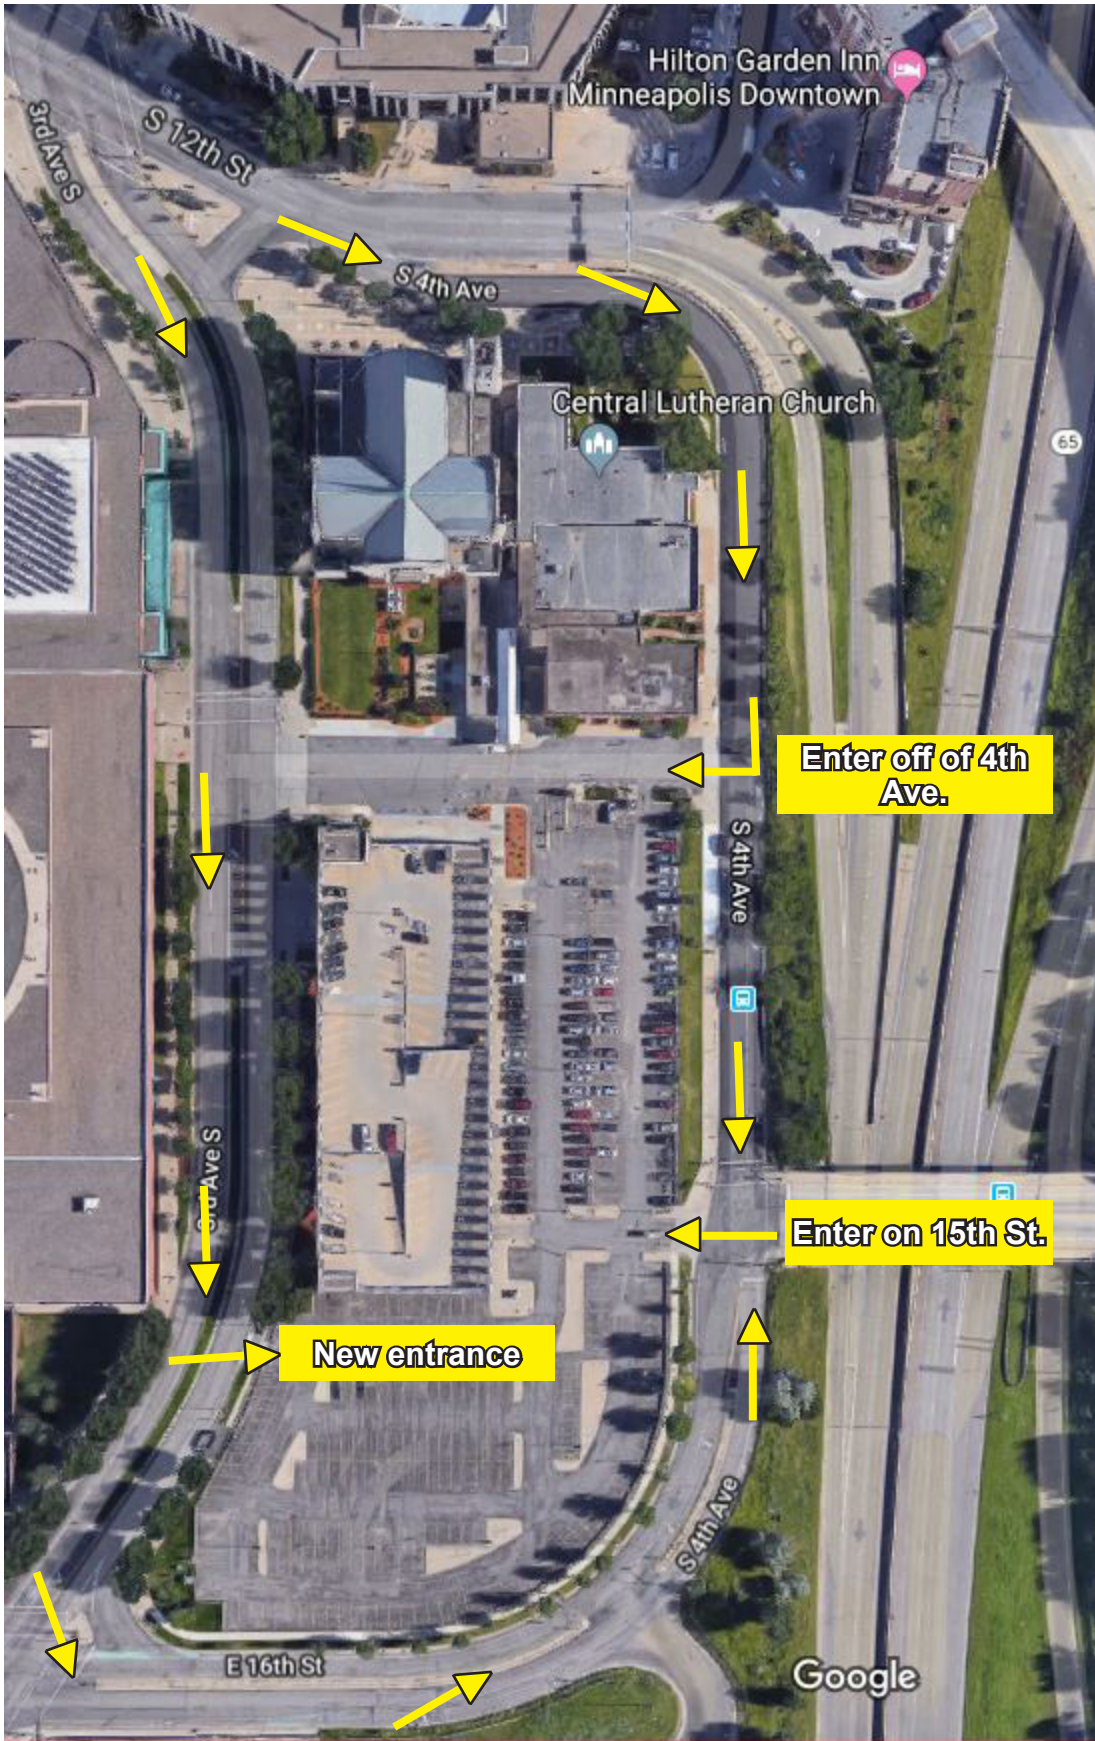

HILTON RAMP (673-9644)  
OPEN 24 HRS/DAY

SKYWAYS ARE OPEN  
M-F 6:30a - 10:00p  
SAT 9:30a - 8:00p  
SUN NOON - 6:00p

MPLS TRANSPORTATION  
January 2004

\*Bus Parking (for student buses only) will be available on 1st Ave S.

Hilton Garden Inn  
Minneapolis Downtown

3rd Ave S

S 12th St

S 4th Ave

Central Lutheran Church

65

Enter off of 4th  
Ave.

S 4th Ave

Enter on 15th St.

New entrance

3rd Ave S

S 4th Ave

E 16th St

Google