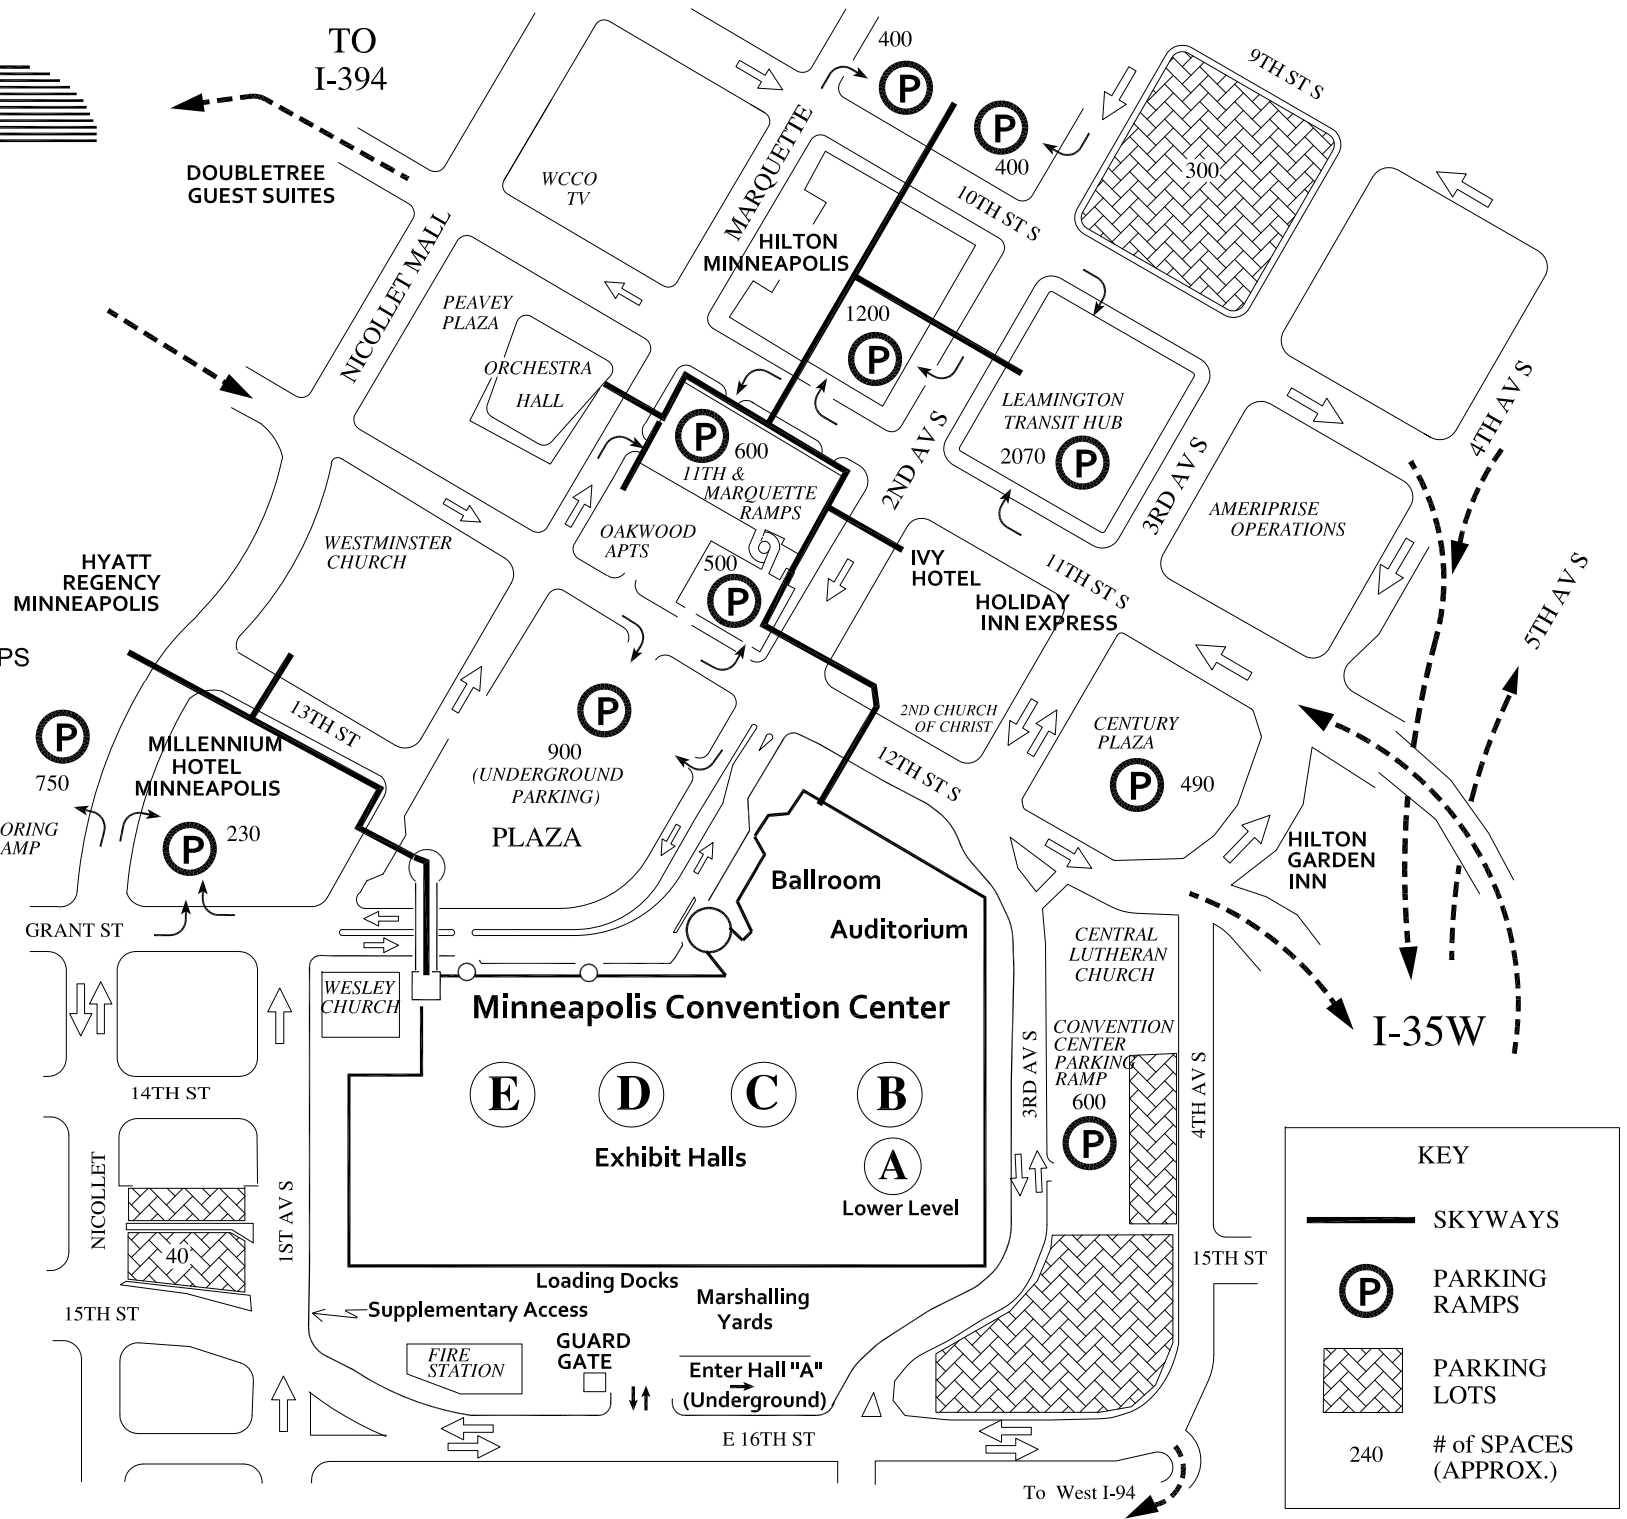

## Parking & Skyway System

### MUNICIPAL PARKING RAMPS

LEAMINGTON (673-9650)  
11TH & MARQUETTE (339-2554)  
PLAZA (339-9061)  
OPEN 6 A.M. - 11 P.M.  
OR LATER FOR EVENTS

OPEN WEEKENDS FOR ALL  
EVENTS AT ORCH. HALL  
AND CONVENTION CENTER

HILTON RAMP (673-9644)  
OPEN 24 HRS/DAY

SKYWAYS ARE OPEN  
M-F 6:30a - 10:00p  
SAT 9:30a - 8:00p  
SUN NOON - 6:00p

Mpls Traffic & Parking Services  
December 2009

**KEY**

-  SKYWAYS
-  PARKING RAMPS
-  PARKING LOTS
-  # of SPACES (APPROX.)